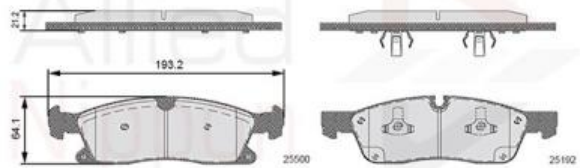

AUTO PARTS

Product Bulletin

ADB36133 - Brake pad set, disc brake

Vehicles

MERCEDES-BENZ,

Technical Info

Brake System_P	ATE
Fitting Position	Front Axle
Length (mm)	193.2
Part Info	Prepared for wear indicator
Thickness (mm)	21.2
Width (mm)	64.1