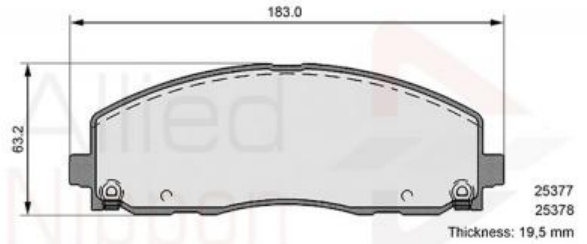

AUTO PARTS

Product Bulletin

ADB36103 - Brake pad set, disc brake

Vehicles

CHRYSLER, DODGE, FIAT, LANCIA, VW,

Technical Info

Brake System_P	Akebono
Fitting Position	Front Axle
Length (mm)	183
Part Info	With acoustic wear warning
Thickness (mm)	19.5
Width (mm)	63.2