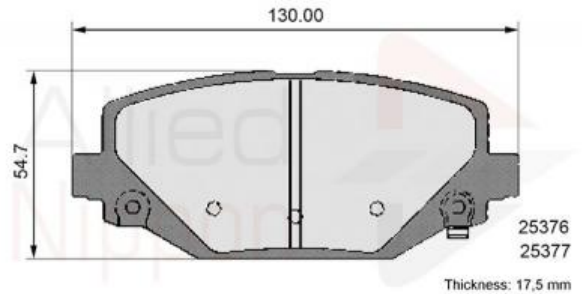

AUTO PARTS

Product Bulletin

ADB36102 - Brake pad set, disc brake

Vehicles

CHRYSLER, DODGE, FIAT, LANCIA, VW,

Technical Info

Brake System_P	Lucas
Fitting Position	Rear Axle
Length (mm)	130
Part Info	With acoustic wear warning
Thickness (mm)	17.5
Width (mm)	54.7