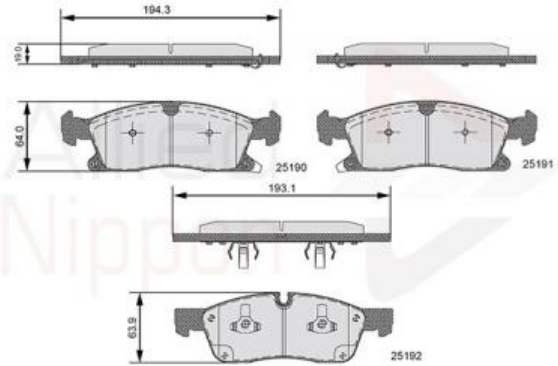

AUTO PARTS

Product Bulletin

ADB36096 - Brake pad set, disc brake

Vehicles

DODGE, JEEP,

Technical Info

Brake System_P	Teves
Fitting Position	Front Axle
Part Info	With acoustic wear warning
Thickness (mm)	19
Width 2 (mm)	64