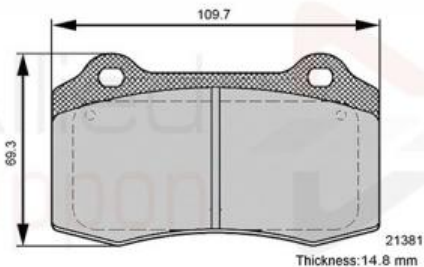

AUTO PARTS

Product Bulletin

ADB36089 - Brake pad set, disc brake

Vehicles

CITROEN, DAIMLER, DS, JAGUAR, PEUGEOT, SEAT, VOLVO,

Technical Info

Brake System_P	Brembo
Fitting Position	Front Axle
Height (mm)	69.3
Length (mm)	109.7
Thickness (mm)	14.8