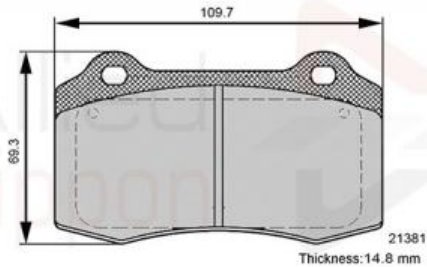

### Technical Info

Brake System_P	Brembo
Height (mm)	69.3
Length (mm)	109.7
Thickness (mm)	14.8