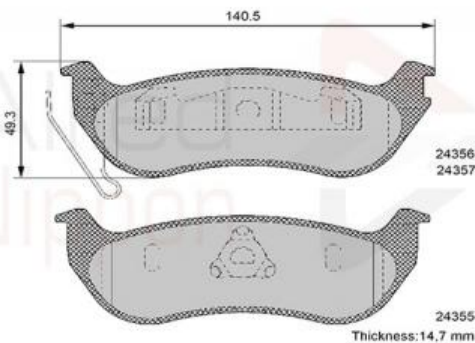

AUTO PARTS

Product Bulletin

ADB36087 - Brake pad set, disc brake

Vehicles

JEEP,

Technical Info

Brake System_P	Kelsey-Hayes
Fitting Position	Rear Axle
Length (mm)	140.5
Part Info	Without Wear Indicator
Thickness (mm)	14.7
Width (mm)	49.3