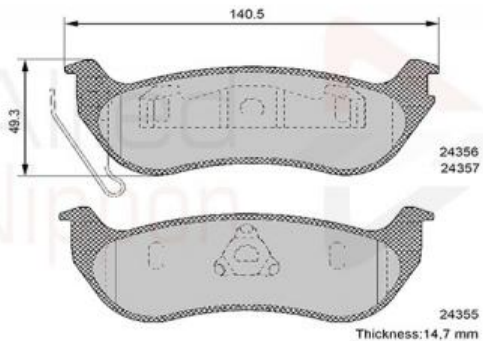

AUTO PARTS

Product Bulletin

ADB36087 - Brake pad set, disc brake

Vehicles

JEEP,

Technical Info

Brake System_P	Kelsey-Hayes
Fitting Position	Rear Axle
Length (mm)	140.5
Part Info	Without Wear Indicator
Thickness (mm)	14.7
Width (mm)	49.3