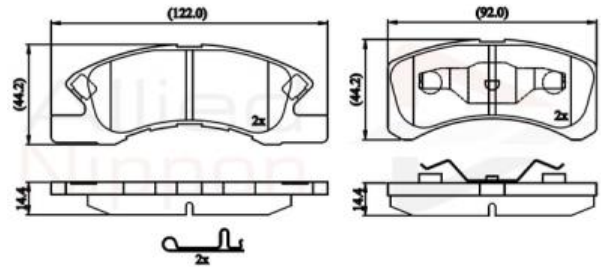

AUTO PARTS

Product Bulletin

ADB32249 - Brake pad set, disc brake

Vehicles

DAIHATSU,

Technical Info

Brake System_P	Akebono
Fitting Position	Front Axle
Notes	Number of wear Indicators - 2
Part Info	With acoustic wear warning
Thickness (mm)	14.4
Width (mm)	44.2