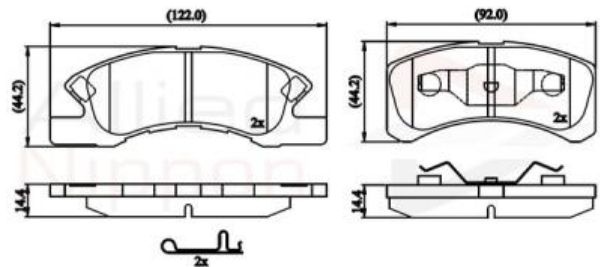

AUTO PARTS

Product Bulletin

ADB32249 - Brake pad set, disc brake

Vehicles

DAIHATSU,

Technical Info

Brake System_P	Akebono
Fitting Position	Front Axle
Notes	Number of wear Indicators - 2
Part Info	With acoustic wear warning
Thickness (mm)	14.4
Width (mm)	44.2