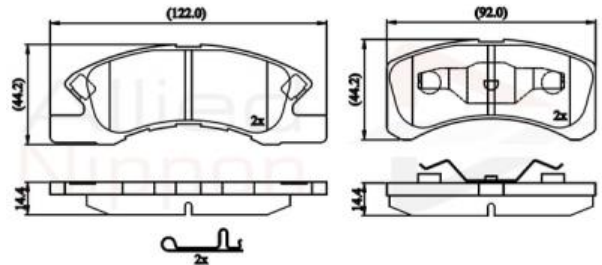

AUTO PARTS

Product Bulletin

ADB32249 - Brake pad set, disc brake

Vehicles

DAIHATSU, MITSUBISHI,

Technical Info

Brake System_P	Akebono
Fitting Position	Front Axle
Notes	Number of wear Indicators - 2
Part Info	With acoustic wear warning
Thickness (mm)	14.4
Width (mm)	44.2