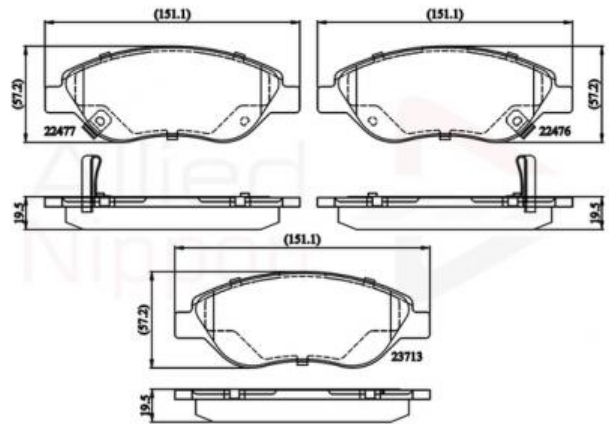

Product Bulletin

ADB32213 - Brake pad set, disc brake

Vehicles

FIAT,

Technical Info

Fitting Position	Front Axle
Length (mm)	151.1
Notes	Number of wear Indicators - 2
Part Info	With acoustic wear warning
Thickness (mm)	19.5
Width (mm)	57.2