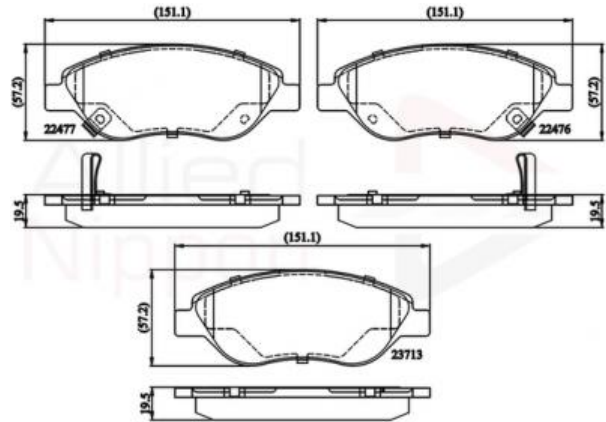

AUTO PARTS

Product Bulletin

ADB32213 - Brake pad set, disc brake

Vehicles

FIAT,

Technical Info

Fitting Position	Front Axle
Length (mm)	151.1
Notes	Number of wear Indicators - 2
Part Info	With acoustic wear warning
Thickness (mm)	19.5
Width (mm)	57.2