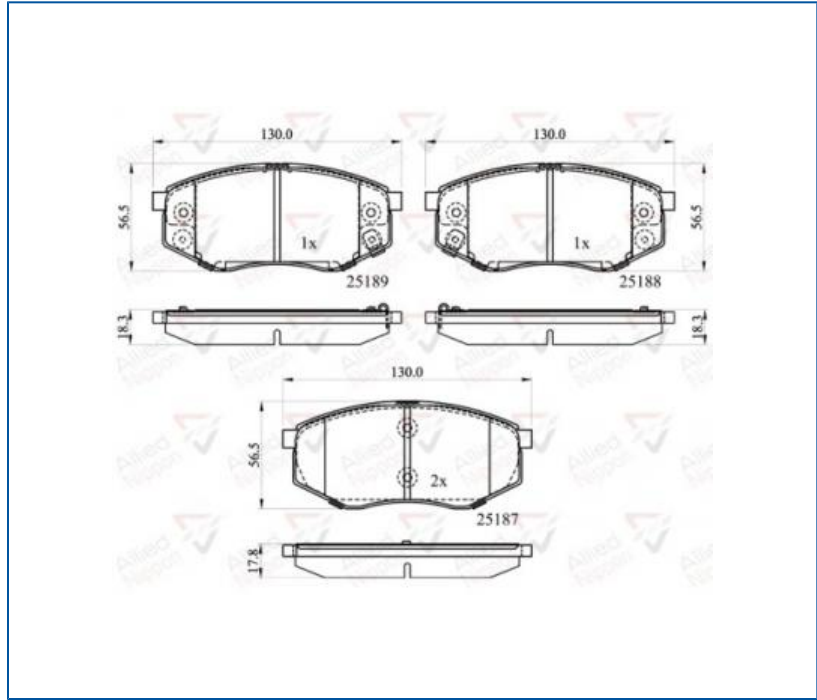

AUTO PARTS

Product Bulletin

ADB32194 - Brake pad set, disc brake

Vehicles

HYUNDAI, KIA,

Technical Info

Fitting Position	Front Axle
Length (mm)	130.0
Part Info	With acoustic wear warning
Thickness (mm)	17.8
Width (mm)	56.5