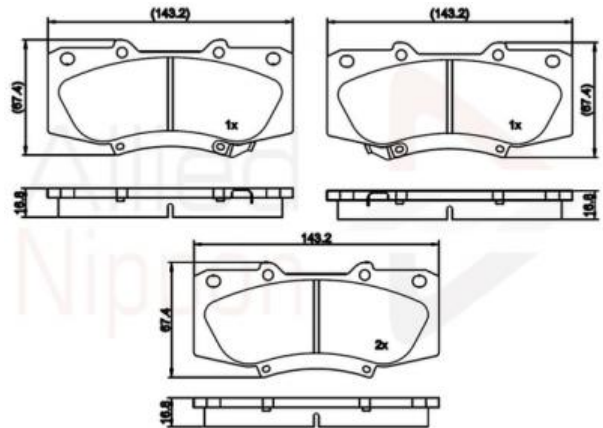

AUTO PARTS

Product Bulletin

ADB32137 - Brake pad set, disc brake

Vehicles

TOYOTA,

Technical Info

Brake System_P	ADVICS
Fitting Position	Front Axle
Length (mm)	143.2
Part Info	With acoustic wear warning
Thickness (mm)	16.8
Width (mm)	67.4