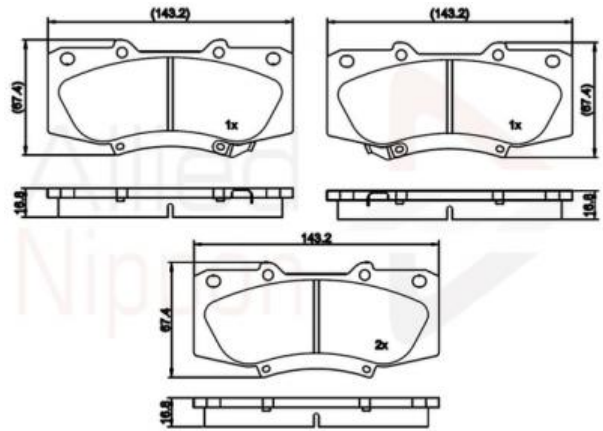

AUTO PARTS

Product Bulletin

ADB32137 - Brake pad set, disc brake

Vehicles

TOYOTA,

Technical Info

Brake System_P	ADVICS
Fitting Position	Front Axle
Length (mm)	143.2
Part Info	With acoustic wear warning
Thickness (mm)	16.8
Width (mm)	67.4