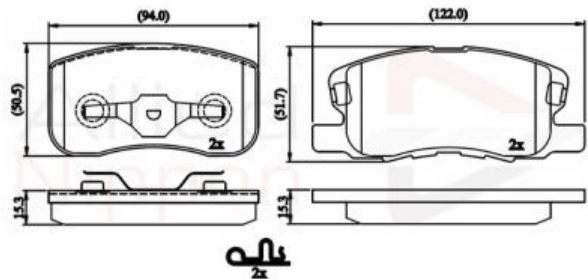

AUTO PARTS

Product Bulletin

ADB32125 - Brake pad set, disc brake

Vehicles

mitsubishi,

Technical Info

Fitting Position	Front Axle
Part Info	With acoustic wear warning
Thickness (mm)	15.3
Width (mm)	50.5
Width 2 (mm)	51.7