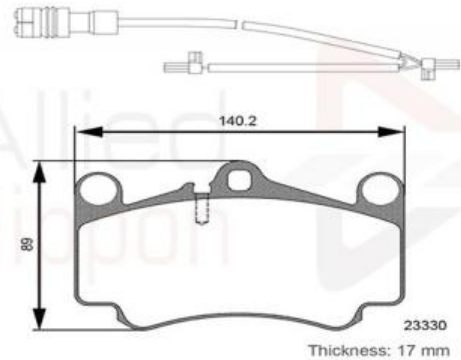

AUTO PARTS

Product Bulletin

ADB26132 - Brake pad set, disc brake

Vehicles

PORSCHE,

Technical Info

Brake System_P	Brembo
Fitting Position	Front Axle
Length (mm)	140.2
Notes	Number of wear Indicators - 2
Part Info	With Loose Wear Indicator
Thickness (mm)	17
Width (mm)	89