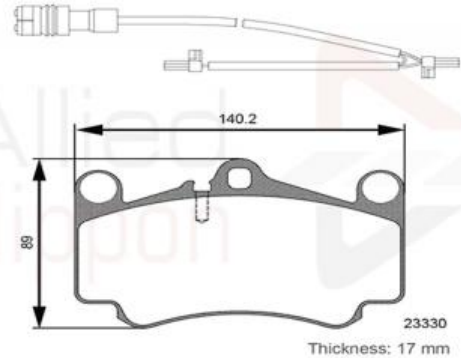

AUTO PARTS

Product Bulletin

ADB26132 - Brake pad set, disc brake

Vehicles

PORSCHE,

Technical Info

Brake System_P	Brembo
Fitting Position	Front Axle
Length (mm)	140.2
Notes	Number of wear Indicators - 2
Part Info	With Loose Wear Indicator
Thickness (mm)	17
Width (mm)	89