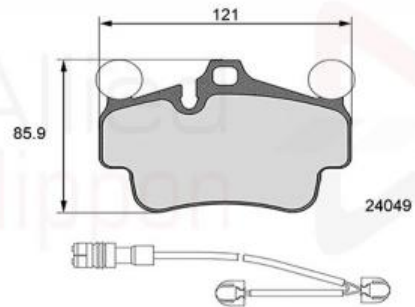

AUTO PARTS

Product Bulletin

ADB26127 - Brake pad set, disc brake

Vehicles

PORSCHE,

Technical Info

Brake System_P	Brembo
Length (mm)	121
Notes	Number of wear Indicators - 2
Part Info	With Loose Wear Indicator
Thickness (mm)	17
Width (mm)	85.9