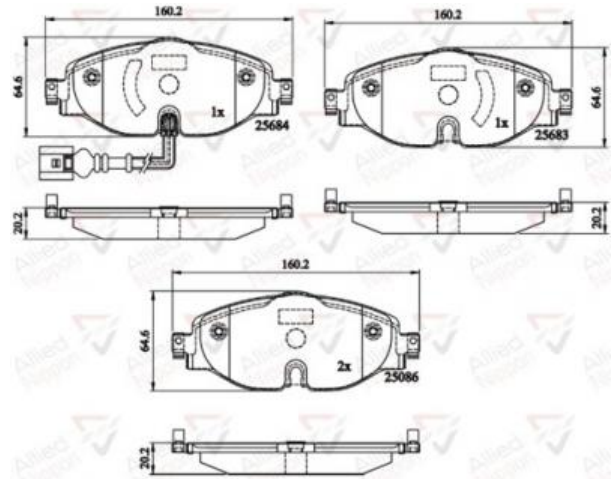

AUTO PARTS

Product Bulletin

ADB12158 - Brake pad set, disc brake

Vehicles

AUDI, SEAT, SKODA, VW,

Technical Info

Brake System_P	TRW
Fitting Position	Front Axle
Length (mm)	160.2
Part Info	With Fixed Wear Indicator
Thickness (mm)	20.2
Width (mm)	64.6