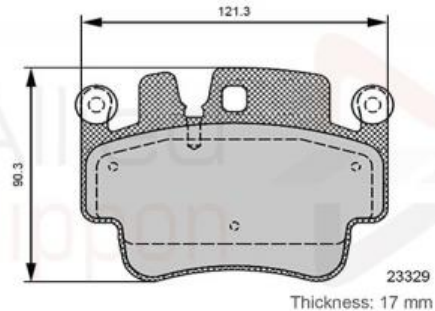

AUTO PARTS

Product Bulletin

ADB06131 - Brake pad set, disc brake

Vehicles

PORSCHE,

Technical Info

Brake System_P	Brembo
Length (mm)	121.3
Part Info	Without Wear Indicator
Thickness (mm)	17
Width (mm)	90.3

Cross References