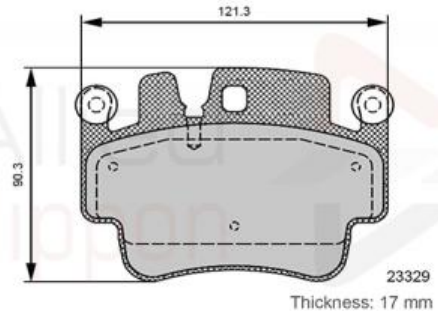

AUTO PARTS

Product Bulletin

ADB06131 - Brake pad set, disc brake

Vehicles

PORSCHE,

Technical Info

Brake System_P	Brembo
Fitting Position	Front Axle
Length (mm)	121.3
Part Info	Without Wear Indicator
Thickness (mm)	17
Width (mm)	90.3