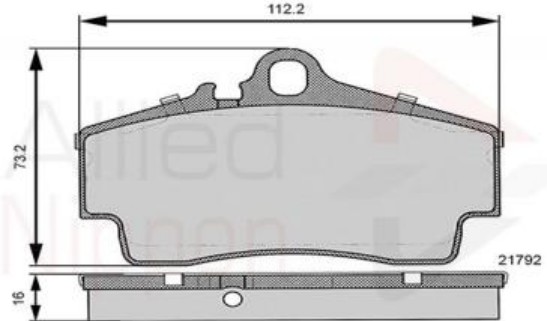

AUTO PARTS

Product Bulletin

ADB06130 - Brake pad set, disc brake

Vehicles

PORSCHE,

Technical Info

Brake System_P	Brembo
Fitting Position	Rear Axle
Length (mm)	112.2
Part Info	Without Wear Indicator
Thickness (mm)	16
Width (mm)	73.2