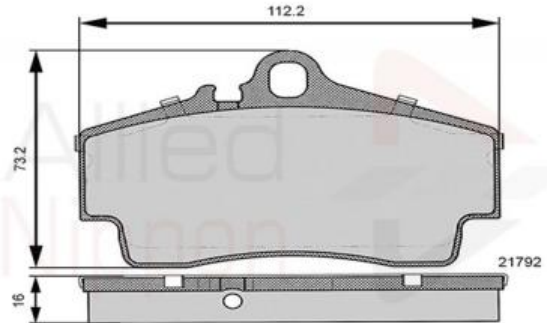

AUTO PARTS

Product Bulletin

ADB06130 - Brake pad set, disc brake

Vehicles

PORSCHE,

Technical Info

Brake System_P	Brembo
Fitting Position	Rear Axle
Length (mm)	112.2
Part Info	Without Wear Indicator
Thickness (mm)	16
Width (mm)	73.2