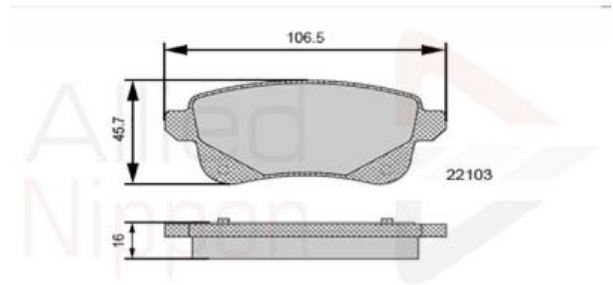

### Technical Info

Brake System_P	TRW
Fitting Position	Rear Axle
Length (mm)	106.5
Part Info	Without Wear Indicator
Thickness (mm)	16
Width (mm)	45.7