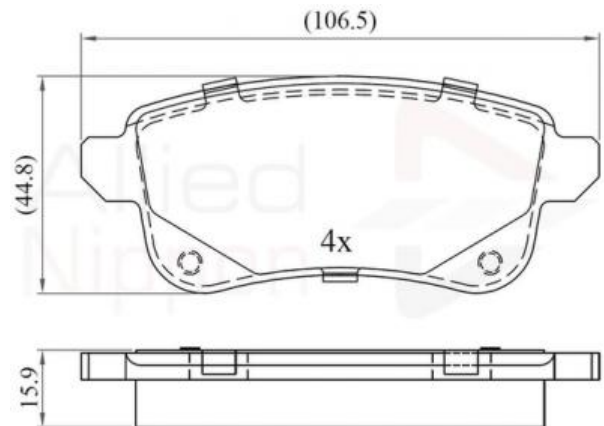

AUTO PARTS

Product Bulletin

ADB06124 - Brake pad set, disc brake

Vehicles

RENAULT,

Technical Info

Brake System_P	TRW
Fitting Position	Rear Axle
Length (mm)	106.5
Part Info	Without Wear Indicator
Thickness (mm)	16
Width (mm)	45.7