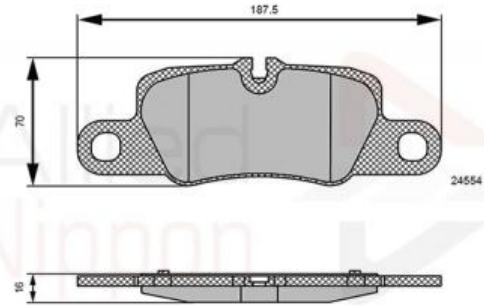

AUTO PARTS

Product Bulletin

ADB06123 - Brake pad set, disc brake

Vehicles

PORSCHE,

Technical Info

Brake System_P	Brembo
Fitting Position	Rear Axle
Length (mm)	187.5
Part Info	Without Wear Indicator
Thickness (mm)	16
Width (mm)	70