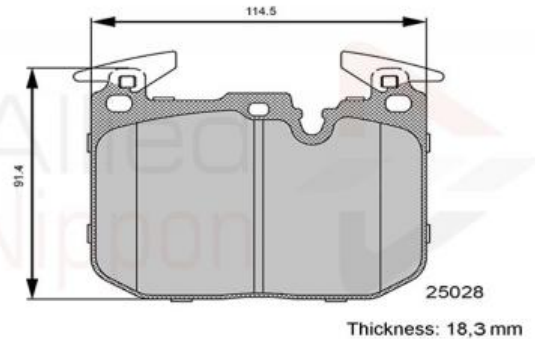

AUTO PARTS

Product Bulletin

ADB06122 - Brake pad set, disc brake

Vehicles

BMW,

Technical Info

Brake System_P	Brembo
Fitting Position	Front Axle
Length (mm)	114.5
Part Info	Without Wear Indicator
Thickness (mm)	18.3
Width (mm)	91.4