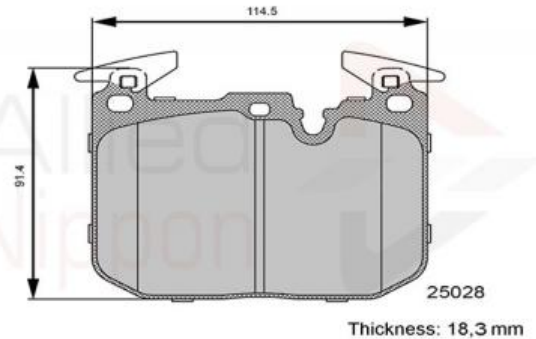

### Technical Info

Brake System_P	Brembo
Fitting Position	Front Axle
Length (mm)	114.5
Part Info	Without Wear Indicator
Thickness (mm)	18.3
Width (mm)	91.4