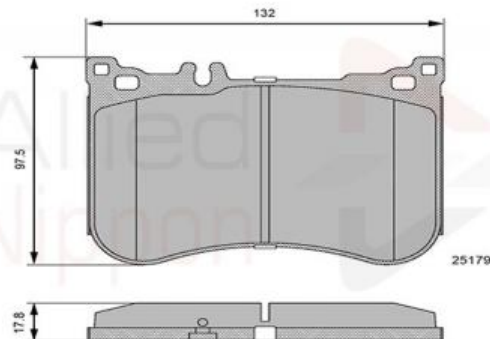

AUTO PARTS

Product Bulletin

ADB06114 - Brake pad set, disc brake

Vehicles

MERCEDES-BENZ,

Technical Info

Brake System_P	Brembo
Fitting Position	Front Axle
Length (mm)	132
Part Info	Prepared for wear indicator
Thickness (mm)	17.8
Width (mm)	97.5