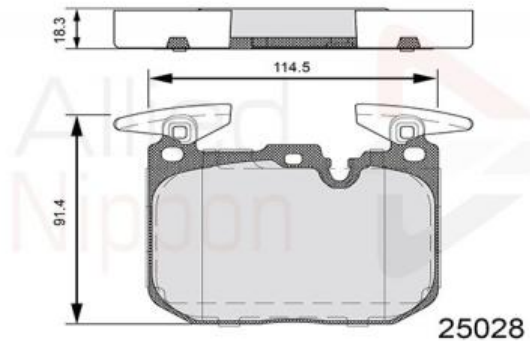

AUTO PARTS

Product Bulletin

ADB06110 - Brake pad set, disc brake

Vehicles

BMW,

Technical Info

Brake System_P	Brembo
Fitting Position	Front Axle
Length (mm)	114.5
Part Info	Prepared for wear indicator
Thickness (mm)	18.3
Width (mm)	91.4