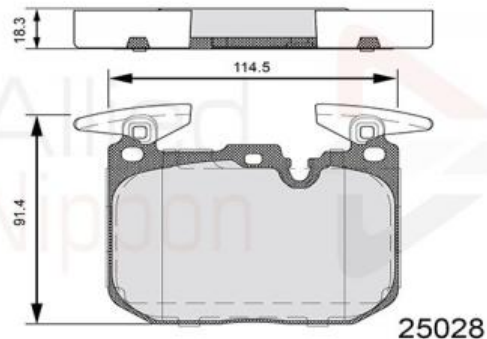

AUTO PARTS

Product Bulletin

ADB06110 - Brake pad set, disc brake

Vehicles

BMW,

Technical Info

Brake System_P	Brembo
Fitting Position	Front Axle
Length (mm)	114.5
Part Info	Prepared for wear indicator
Thickness (mm)	18.3
Width (mm)	91.4