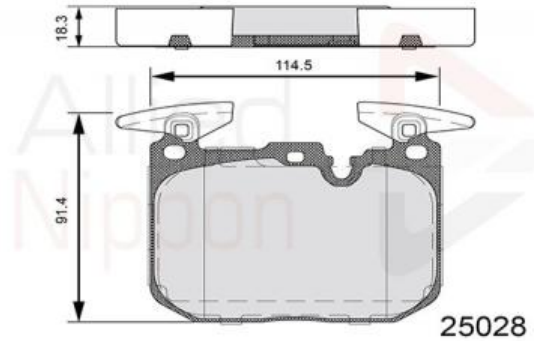

AUTO PARTS

Product Bulletin

ADB06110 - Brake pad set, disc brake

Vehicles

BMW,

Technical Info

Brake System_P	Brembo
Fitting Position	Front Axle
Length (mm)	114.5
Part Info	Prepared for wear indicator
Thickness (mm)	18.3
Width (mm)	91.4