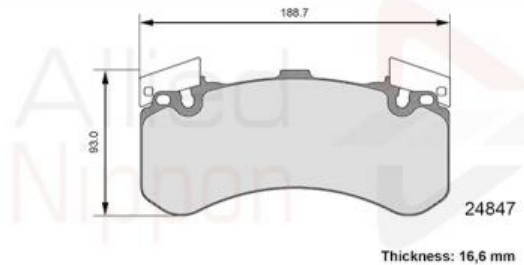

AUTO PARTS

Product Bulletin

ADB06109 - Brake pad set, disc brake

Vehicles

AUDI,

Technical Info

Brake System_P	Brembo
Fitting Position	Front Axle
Length (mm)	188.7
Part Info	Without Wear Indicator
Thickness (mm)	16.6
Width (mm)	93