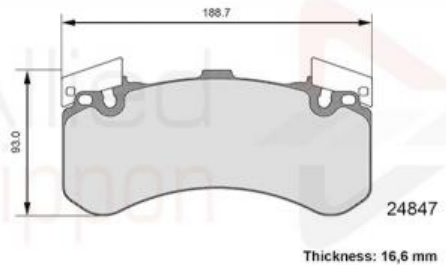

AUTO PARTS

Product Bulletin

ADB06109 - Brake pad set, disc brake

Vehicles

AUDI,

Technical Info

Brake System_P	Brembo
Fitting Position	Front Axle
Length (mm)	188.7
Part Info	Without Wear Indicator
Thickness (mm)	16.6
Width (mm)	93