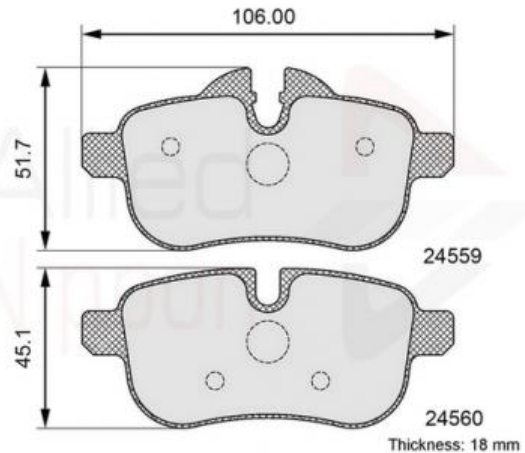

AUTO PARTS

Product Bulletin

ADB06106 - Brake pad set, disc brake

Vehicles

BMW,

Technical Info

Brake System_P	TRW
Fitting Position	Rear Axle
Length (mm)	106
Part Info	Prepared for wear indicator
Thickness (mm)	18
Width 2 (mm)	51.7