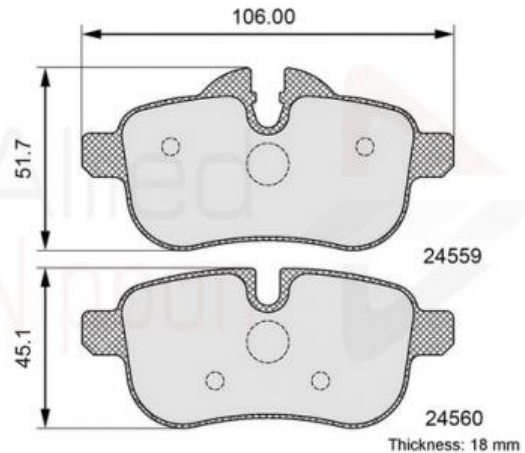

AUTO PARTS

Product Bulletin

ADB06106 - Brake pad set, disc brake

Vehicles

BMW,

Technical Info

Brake System_P	TRW
Fitting Position	Rear Axle
Length (mm)	106
Part Info	Prepared for wear indicator
Thickness (mm)	18
Width 2 (mm)	51.7