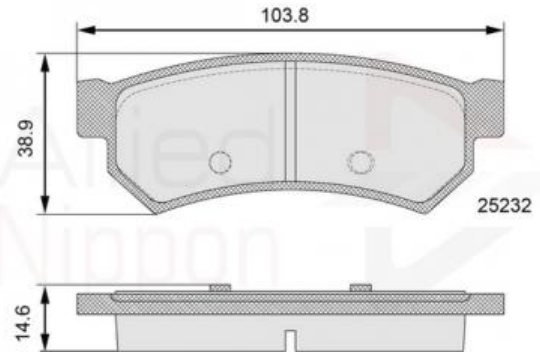

AUTO PARTS

Product Bulletin

ADB06100 - Brake pad set, disc brake

Vehicles

CHEVROLET, DAEWOO

Technical Info

Brake System_P	Sumitomo
Fitting Position	Rear Axle
Length (mm)	103.8
Part Info	Without Wear Indicator
Thickness (mm)	14.6
Width (mm)	38.9