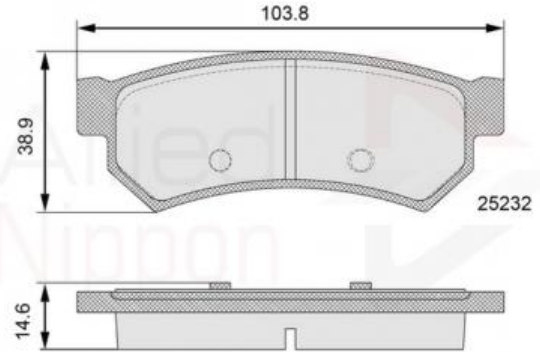

AUTO PARTS

Product Bulletin

ADB06100 - Brake pad set, disc brake

Vehicles

CHEVROLET, DAEWOO,

Technical Info

Brake System_P	Sumitomo
Fitting Position	Rear Axle
Length (mm)	103.8
Part Info	Without Wear Indicator
Thickness (mm)	14.6
Width (mm)	38.9