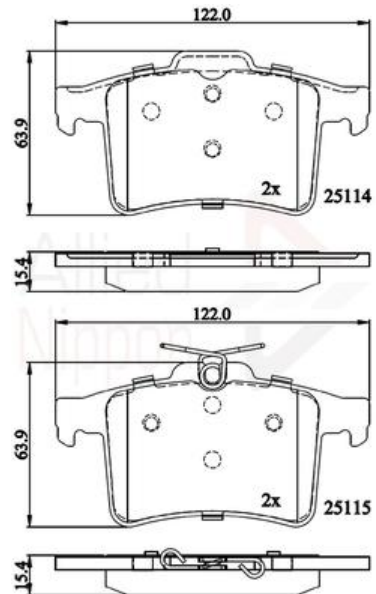

AUTO PARTS

Product Bulletin

ADB06095 - Brake pad set, disc brake

Vehicles

JAGUAR,

Technical Info

Brake System_P	Teves
Fitting Position	Rear Axle
Length (mm)	122.0
Part Info	Without Wear Indicator
Thickness (mm)	15.4
Width (mm)	63.9