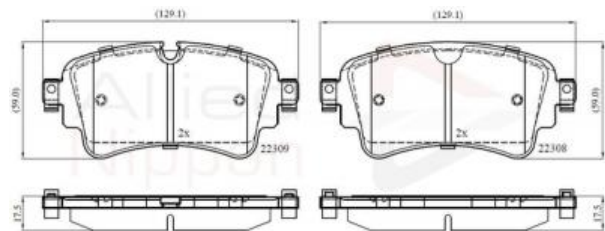

AUTO PARTS

Product Bulletin

ADB02362 - Brake pad set, disc brake

Vehicles

AUDI,

Technical Info

Fitting Position	Rear Axle
Length (mm)	129
Part Info	Without Wear Indicator
Thickness (mm)	17
Width (mm)	59

Cross References