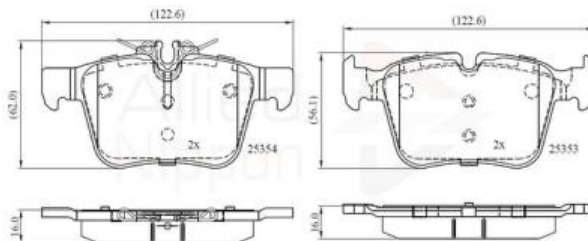

AUTO PARTS

Product Bulletin

ADB02345 - Brake pad set, disc brake

Vehicles

MERCEDES-BENZ,

Technical Info

Brake System_P	Teves
Fitting Position	Rear Axle
Length (mm)	122.2
Part Info	Without Wear Indicator
Thickness (mm)	16
Width 2 (mm)	61.8