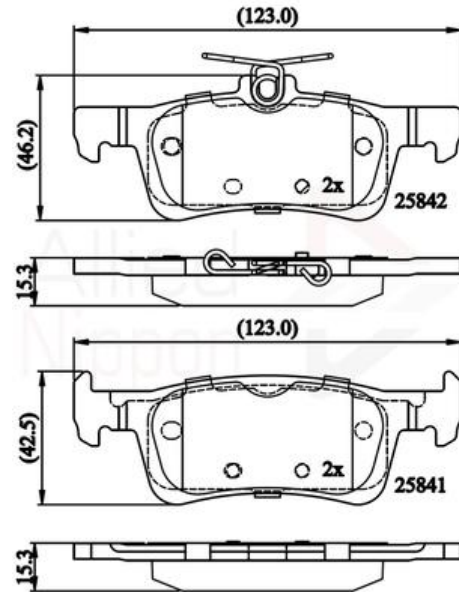

AUTO PARTS

Product Bulletin

ADB02335 - Brake pad set, disc brake

Vehicles

PEUGEOT,

Technical Info

Brake System_P	Teves
Fitting Position	Rear Axle
Length (mm)	123.0
Part Info	Without Wear Indicator
Thickness (mm)	15.3
Width 2 (mm)	46.2