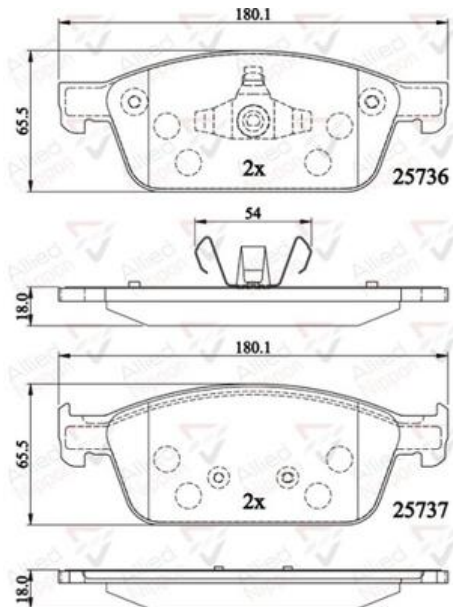

AUTO PARTS

Product Bulletin

ADB02196 - Brake pad set, disc brake

Vehicles

FORD,

Technical Info

Fitting Position	Front Axle
Length (mm)	180.1
Part Info	Without Wear Indicator
Thickness (mm)	18.0
Width (mm)	65.5