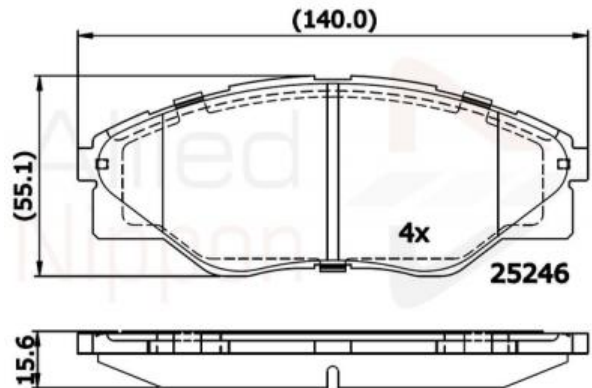

AUTO PARTS

Product Bulletin

ADB01660 - Brake pad set, disc brake

Vehicles

TOYOTA,

Technical Info

Fitting Position	Front Axle
Length (mm)	140
Part Info	Without Wear Indicator
Thickness (mm)	15.6
Width (mm)	55.1