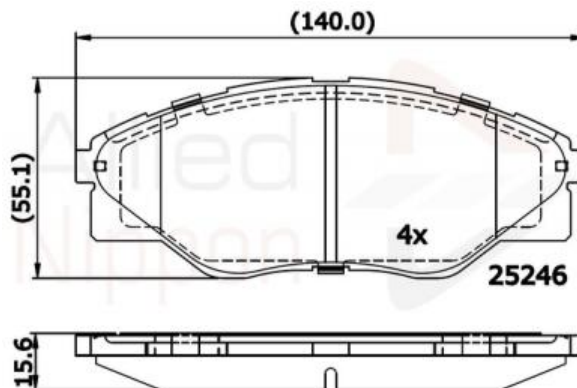

AUTO PARTS

Product Bulletin

ADB01660 - Brake pad set, disc brake

Vehicles

TOYOTA,

Technical Info

Fitting Position	Front Axle
Length (mm)	140
Part Info	Without Wear Indicator
Thickness (mm)	15.6
Width (mm)	55.1