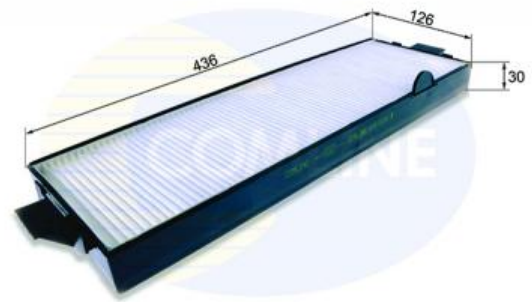

AUTO PARTS

Product Bulletin

EKF345 - Filter, interior air

Vehicles

SAAB,

Technical Info

Height (mm) 30
 Length (mm) 436
 Width (mm) 126

**All dimensions are in mm.