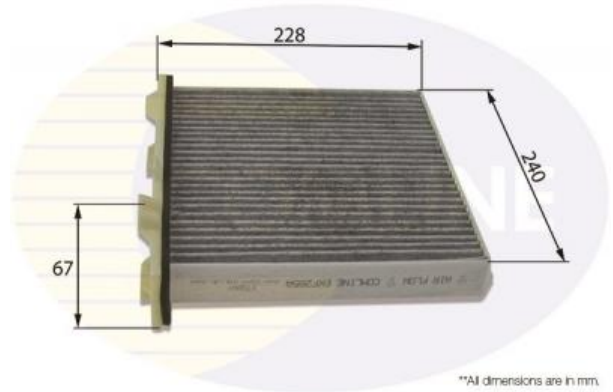

AUTO PARTS

Product Bulletin

EKF265A - Filter, interior air

Vehicles

mitsubishi,

Technical Info

Filter Type	Activated Carbon Filter
Height (mm)	67
Length (mm)	228
Width (mm)	240

Cross References