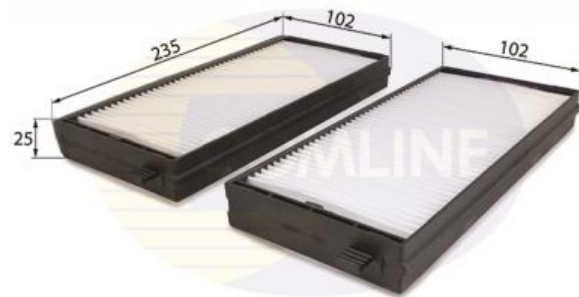

AUTO PARTS

Product Bulletin

EKF263 - Filter, interior air

Vehicles

KIA,

Technical Info

Filter Type	Pollen Filter
Height (mm)	25
Length (mm)	235
Width (mm)	102

*All dimensions are in mm.