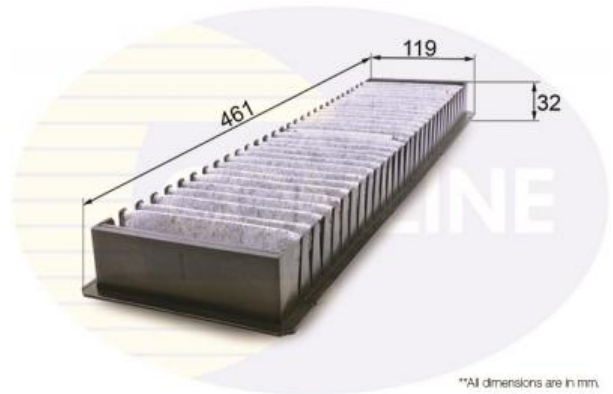

AUTO PARTS

Product Bulletin

EKF252A - Filter, interior air

Vehicles

MINI,

Technical Info

Filter Type	Activated Carbon Filter
Height (mm)	32
Length (mm)	461
Width (mm)	119

Cross References