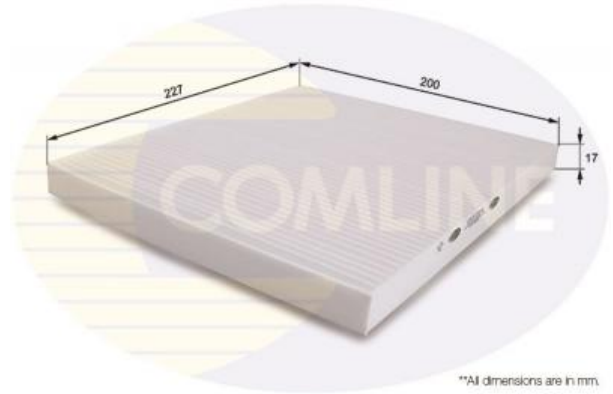

AUTO PARTS

Product Bulletin

EKF204 - Filter, interior air

Vehicles

HYUNDAI, KIA,

Technical Info

Height (mm)	17
Length (mm)	227
Width (mm)	200

*All dimensions are in mm.