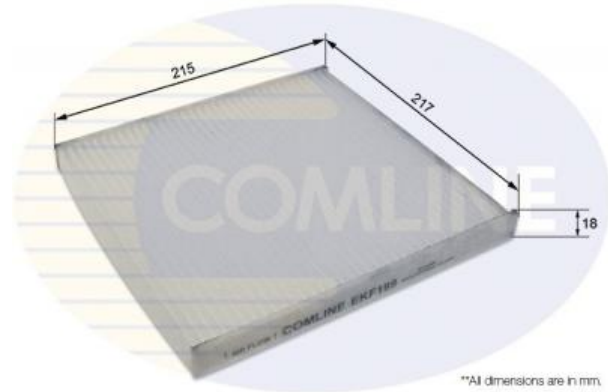

AUTO PARTS

Product Bulletin

EKF189 - Filter, interior air

Vehicles

LEXUS, SUBARU, TOYOTA,

Technical Info

Height (mm) 18
 Length (mm) 217
 Width (mm) 215

*All dimensions are in mm.