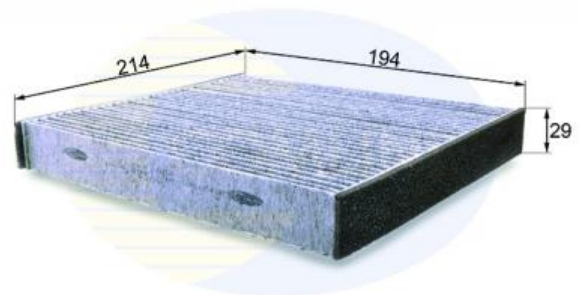

AUTO PARTS

Product Bulletin

EKF185A - Filter, interior air

Vehicles

DAIHATSU, JAGUAR, LAND ROVER, LEXUS, SUBARU, TOYOTA,

Technical Info

Filter Type	Activated Carbon Filter
Height (mm)	29
Length (mm)	194
Width (mm)	214