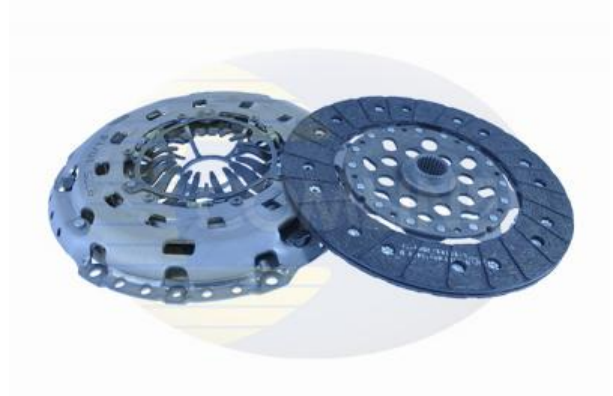

**AUTO PARTS**

### Vehicles

FORD,

### Technical Info

Diameter (mm) 240  
 Number of Teeth 23  
 Quantity Unit 2 Piece