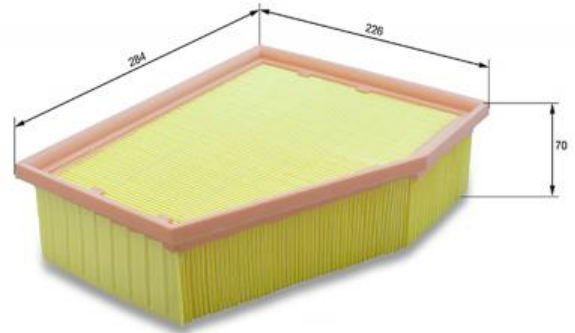

AUTO PARTS

Product Bulletin

EAF873 - Air Filter

Vehicles

AUDI, SEAT, VW

Technical Info

Height (mm) 70
 Length (mm) 284
 Width (mm) 226

**All dimensions are in mm