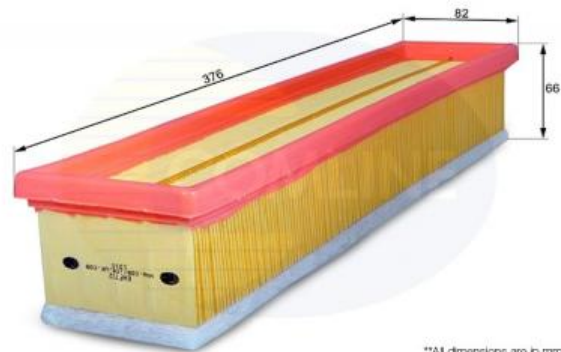

### Technical Info

Height (mm)	66
Length (mm)	376
Part Info	With pre-filter
Supplementary Article Info 2	For Dusty Environment
Width (mm)	82