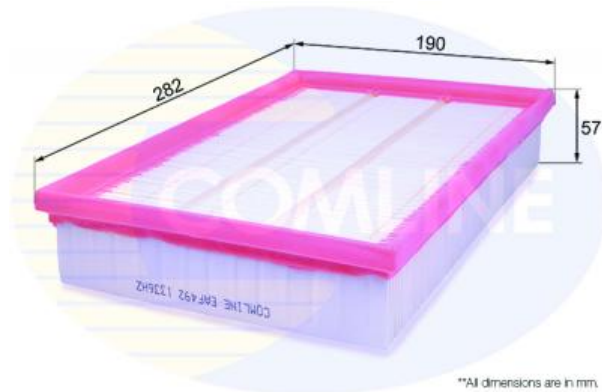

AUTO PARTS

Product Bulletin

EAF492 - Air Filter

Vehicles

FORD, VOLVO,

Technical Info

Height (mm) 57
 Length (mm) 282
 Width (mm) 190

**All dimensions are in mm.