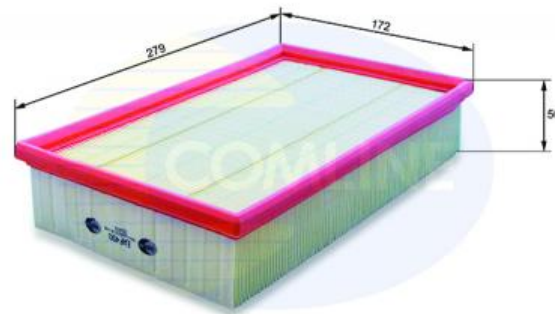

### Technical Info

Height (mm) 50  
 Length (mm) 279  
 Width (mm) 172

\*\*All dimensions are in mm.