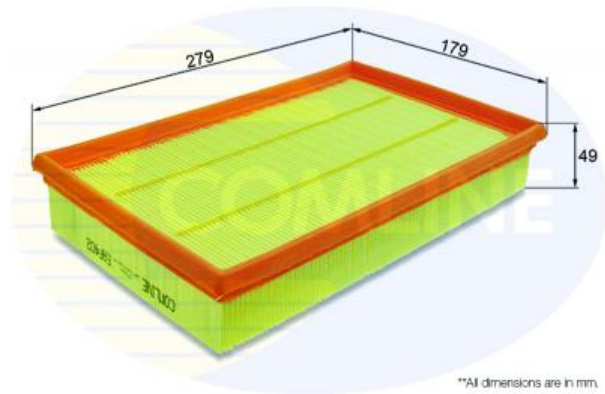

AUTO PARTS

Product Bulletin

EAF402 - Air Filter

Vehicles

FORD, NISSAN,

Technical Info

Height (mm) 49
 Length (mm) 279
 Width (mm) 179

*All dimensions are in mm.