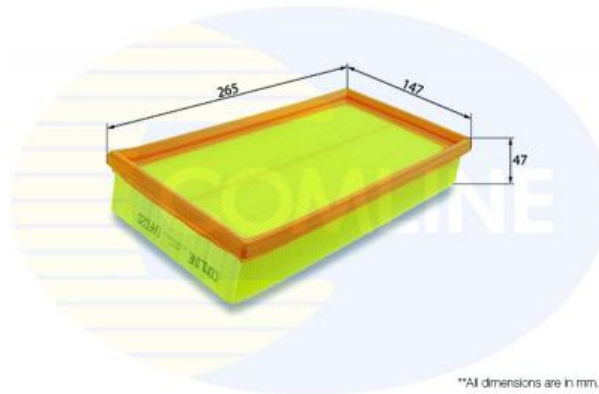

AUTO PARTS

Product Bulletin

EAF020 - Air Filter

Vehicles

FORD,

Technical Info

Height (mm) 47
 Length (mm) 265
 Width (mm) 147

*All dimensions are in mm.