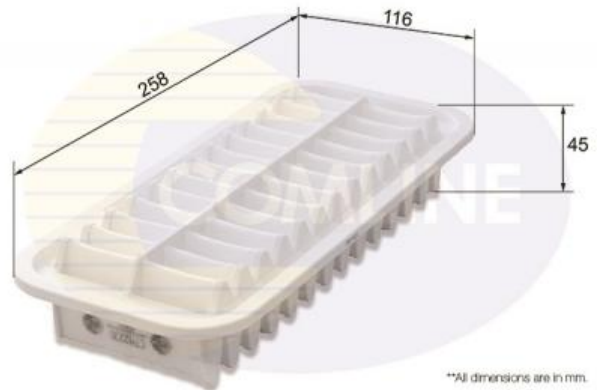

AUTO PARTS

Product Bulletin

CTY12230 - Air Filter

Vehicles

CITROEN, DAIHATSU, PEUGEOT, SUBARU, TOYOTA,

Technical Info

Height (mm) 45
 Length (mm) 258
 Width (mm) 116

Cross References