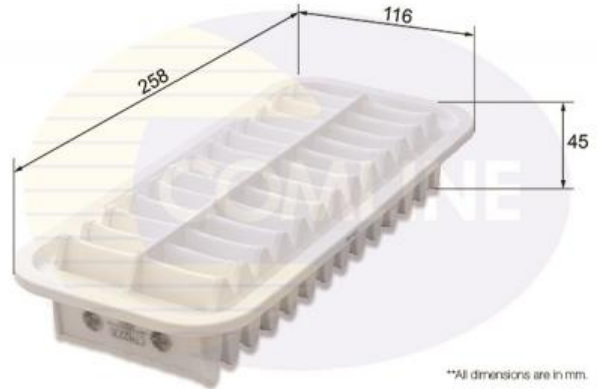

AUTO PARTS

Product Bulletin

CTY12230 - Air Filter

Vehicles

CITROEN, DAIHATSU, PEUGEOT, SUBARU, TOYOTA,

Technical Info

Height (mm) 45
 Length (mm) 258
 Width (mm) 116

Cross References