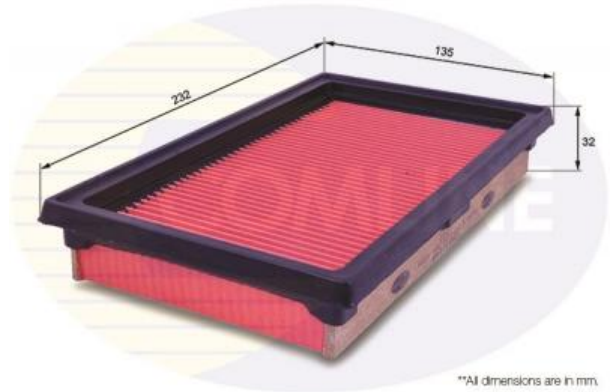

Cross References

1A First Automotive	A63371	ACDELCO	PC3173E	ACKOJAP	A38-0404
AKRON-MALO	1500449	ALCO	MD-8288	AMC	NA-2628
ASHIKA	20-01-134	ASHUKI	N002-52	AUTOMEGA	180068510
AUTOMOTOR France	LAT292	AVS AUTOPARTS	PM994	BLUE PRINT	ADN12249
BORG & BECK	BFA2108	BOSCH	F 026 400 101	CHAMPION	CAF100956P
CLEAN	MA3144	COOPERS	PA7644	COOPERSFIA	PA7644
CROSLAND	8372	DENCKERMANN	A141171	DIAMAX	DA2140
DJ PARTS	FA1435	EUROREPAR	1611155880	FI. DI.	A10183
FIBA	FA-252	FIL FILTER	HP 2279	FILTRON	AP124/1
FRAM	CA10234	HENGST	E521L	HERTH+BUSS JAKOPARTS	J1321055

Notes:

Manufacturers details are for guidance only. For pricing enquiries please contact our sales team on 01582 578 888

Comline Auto Parts Limited

Unit B1, Luton Enterprise Park, Sundon Road, Luton, Bedfordshire LU3 3GU

Tel: 01582 578 888 International Tel: +44 1582 578 888 Fax: 01582 578 889 International Fax: +44 1582 578 889

Email: sales@comline.uk.com **Web:** www.comline.uk.com