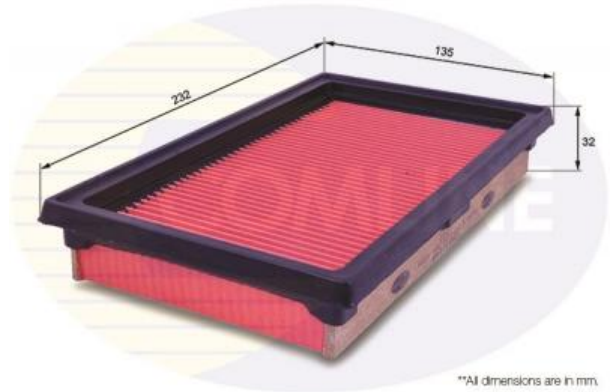

AUTO PARTS

Product Bulletin

CNS12248 - Air Filter

Vehicles

INFINITI, NISSAN,

Technical Info

Height (mm) 32
 Length (mm) 232
 Width (mm) 135

Cross References