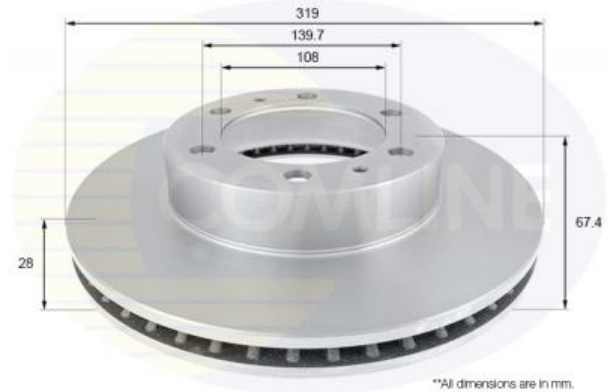

AUTO PARTS

Product Bulletin

ADC2508V - Brake disc

Vehicles

TOYOTA,

Technical Info

Brake Disc Thickness (mm)	28	Minimum Thickness (mm)	26
Brake Disc Type	Vented Disc	Number of Bores	2
Centering Diameter (mm)	108	Number of Holes	6
Fitting Position	Front Axle	Outer Diameter (mm)	319
Height (mm)	67.4	Pitch Circle	139.7