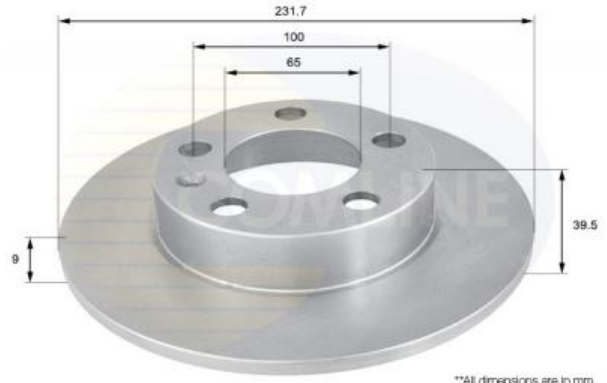

AUTO PARTS

Product Bulletin

ADC1414 - Brake disc

Vehicles

AUDI, RENAULT, SEAT, SKODA, VW,

Technical Info

Brake Disc Thickness (mm)	9.0	Minimum Thickness (mm)	7.0
Brake Disc Type	Solid Disc	Number of Bores	1
Centering Diameter (mm)	65.0	Number of Holes	5
Fitting Position	Rear Axle	Outer Diameter (mm)	231.7
Height (mm)	39.5	Pitch Circle	100