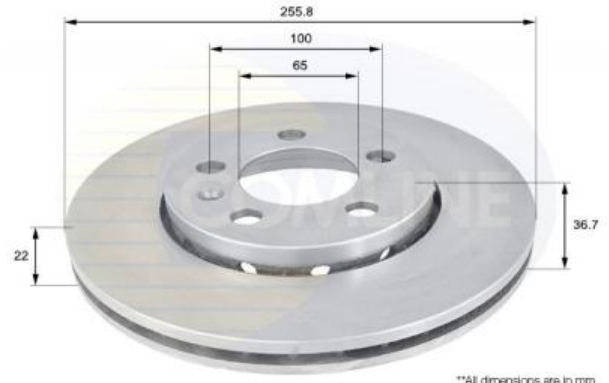

AUTO PARTS

Product Bulletin

ADC1407V - Brake disc

Vehicles

AUDI, RENAULT, SEAT, SKODA, VW,

Technical Info

Brake Disc Thickness (mm)	22.0	Minimum Thickness (mm)	19.0
Brake Disc Type	Vented Disc	Number of Bores	1
Centering Diameter (mm)	65.0	Number of Holes	5
Fitting Position	Front Axle	Outer Diameter (mm)	255.8
Height (mm)	36.7	Pitch Circle	100