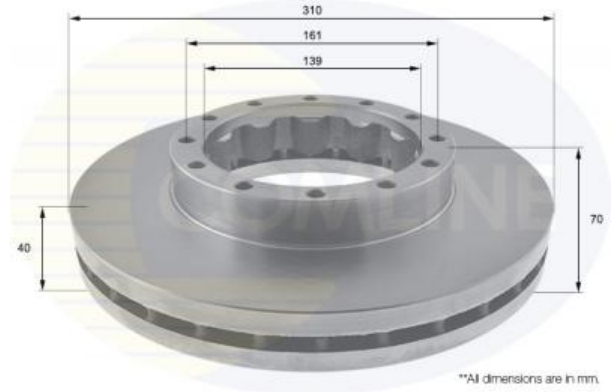

AUTO PARTS

Product Bulletin

ADC0384V - Brake disc

Vehicles

Technical Info

Brake Disc Thickness (mm)	40	Minimum Thickness (mm)	37
Brake Disc Type	Vented Disc	Number of Holes	12
Centering Diameter (mm)	139	Outer Diameter (mm)	310
Fitting Position	Rear Axle	Pitch Circle	161
Height (mm)	70		